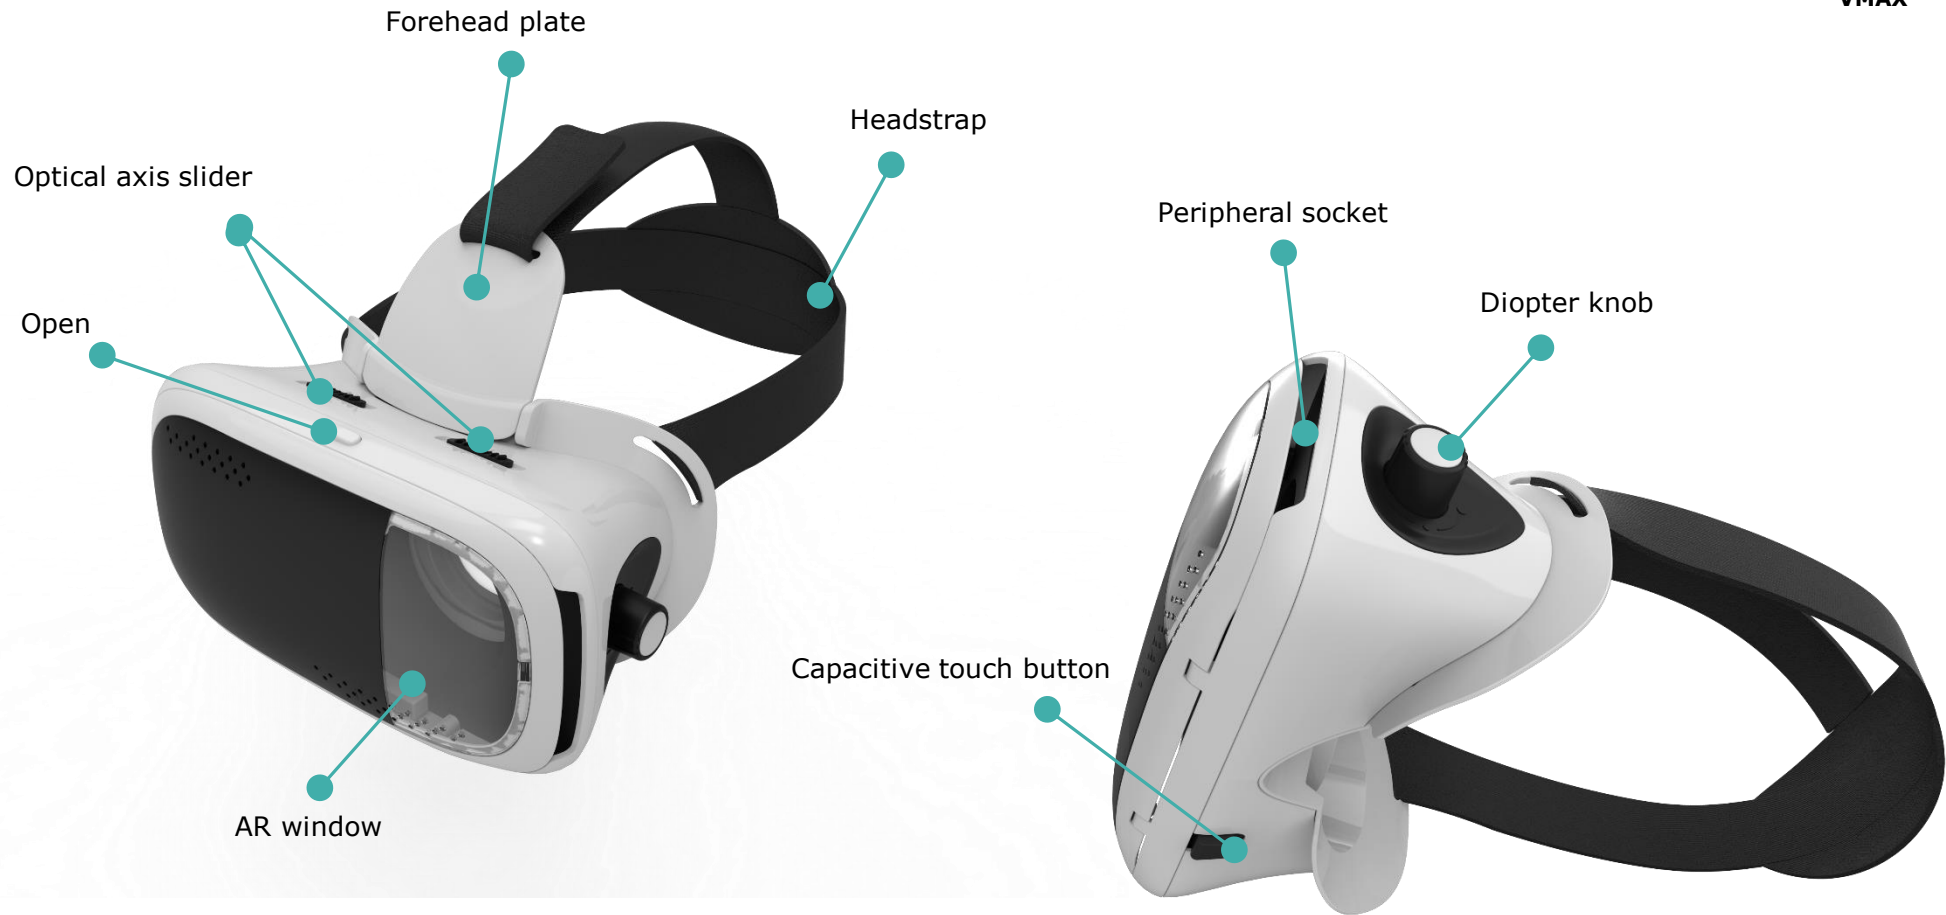

VMAX is a new developed VR headset from **Ritech**. FOV is over 96 degree. It gives you totally immersive experience especially while playing games.

Feature

- ❖ FOV is up to **96** degree, with totally immersive virtual experience.
- ❖ In accordance with the visual distance-adjustment principle, support between 0~600 degree diopter accommodation, especially available to adjust left buttons and right separately for two different eyesight.
- ❖ Unique optical system design, with clear image and without any dizziness after long-time use.
- ❖ Only weight 310G (excluding mobile phones), the optimized structure with much better comfort.
- ❖ Unique capacitive touch button, which is compatible with IOS and Android systems, such as all games on Google Cardboard II, facilitating more games or APP control.
- ❖ Transparent AR window, no need to remove the cover.
- ❖ Special slim style of the main body, which can be hold easily and comfortably.
- ❖ Available for smartphones with IOS and Android system and size from 4.7" to 6".

Product Indicator Diagram

Ergonomic designs of the buttons accomplish omni bearing functions on images, viewing and games.

Parameters

Model No.	VMAX
Material	ABS+ PMMA
Color	White+Black
FOV	96°
AR function	Available
Lens	Aspherical
Pupil distance adjustment (Optical Axis Slider)	Yes
Diopter adjustment	Yes
Touch button	Capacitive
360 degree panorama	Yes
Google Cardboard 2	Compatible
Peripheral sockets	Available
Wearing Eyeglasses	Yes
Smart-phone system	IOS & Android
Phone Size	4.7"~6"
Dimension (mm)	190*116*102
Unit net weight (g)	310

Optical Characteristics

Feature

- Professional Lens design, no vertigo and pressure even after a long time using.
- Without any lattices on the images.
- Aspherical lens, no distortion.
- The imaging distance is 30cm, physiologically suitable to human being's visual character.