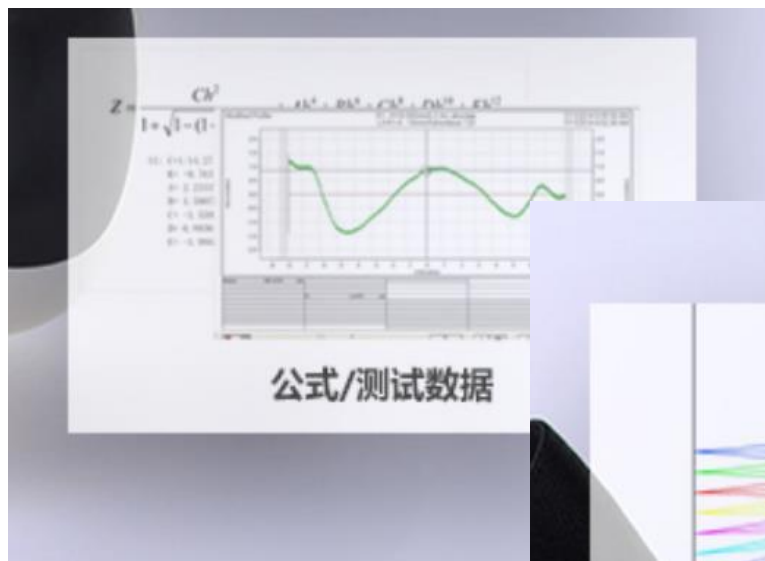

VMAX is a new developed VR headset from **Ritech**. FOV is over 96 degree. It gives you totally immersive experience especially while playing games.

Feature

- ❖ FOV is up to **96** degree, with totally immersive virtual experience.
- ❖ In accordance with the visual distance-adjustment principle, support between 0~600 degree diopter accommodation, especially available to adjust left buttons and right separately for two different eyesight.
- ❖ Unique optical system design, with clear image and without any dizziness after long-time use.
- ❖ Only weight 310G (excluding mobile phones), the optimized structure with much better comfort.
- ❖ Unique capacitive touch button, which is compatible with IOS and Android systems, such as all games on Google Cardboard II, facilitating more games or APP control.
- ❖ Transparent AR window, no need to remove the cover.
- ❖ Special slim style of the main body, which can be hold easily and comfortably.
- ❖ Available for smartphones with IOS and Android system and size from 4.7" to 6".

Product Indicator Diagram

Ergonomic designs of the buttons accomplish omni bearing functions on images, viewing and games.

Parameters

Model No.	VMAX
Material	ABS+ PMMA
Color	White+Black
FOV	96°
AR function	Available
Lens	Aspherical
Pupil distance adjustment (Optical Axis Slider)	Yes
Diopter adjustment	Yes
Touch button	Capacitive
360 degree panorama	Yes
Google Cardboard 2	Compatible
Peripheral sockets	Available
Wearing Eyeglasses	Yes
Smart-phone system	IOS & Android
Phone Size	4.7"~6"
Dimension (mm)	190*116*102
Unit net weight (g)	310

Optical Characteristics

Feature

- Professional Lens design, no vertigo and pressure even after a long time using.
- Without any lattices on the images.
- Aspherical lens, no distortion.
- The imaging distance is 30cm, physiologically suitable to human being's visual character.