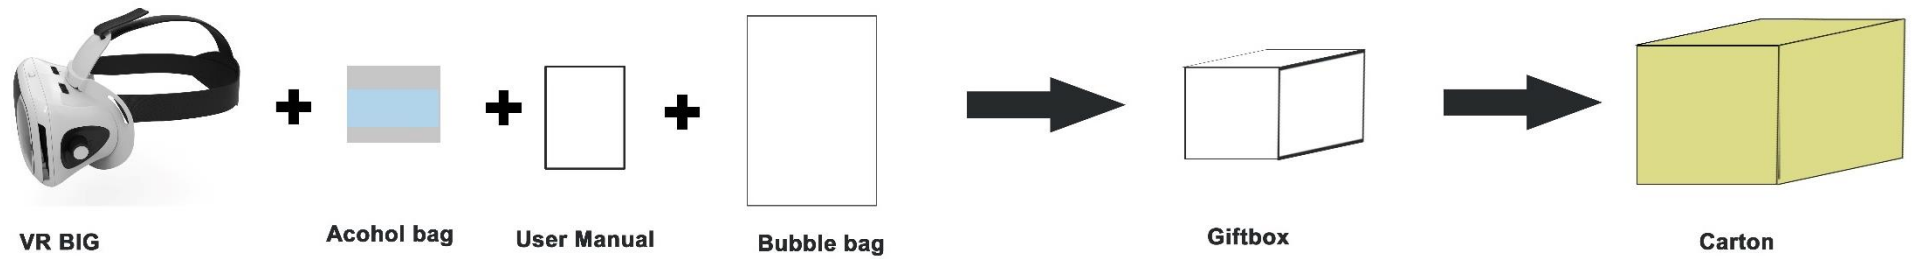

Packing info

Model No.	Unit G.W.(g)	Individual Package Size(mm)	Unit QTY/C arton	Carton Size (mm)	G. W. /Carton (kg)	20'GP	40'GP	40'HC
VMAX	310	211*146*109	24	620*460*365	11kg	6624pcs	13680pcs	15960pcs

With pallets

Pallet dimension	QTY/pallet	20'GP	40'GP	40'HC
1.08m*1.08m*1.965m	480pcs	5880pcs	12648pcs	12816pcs